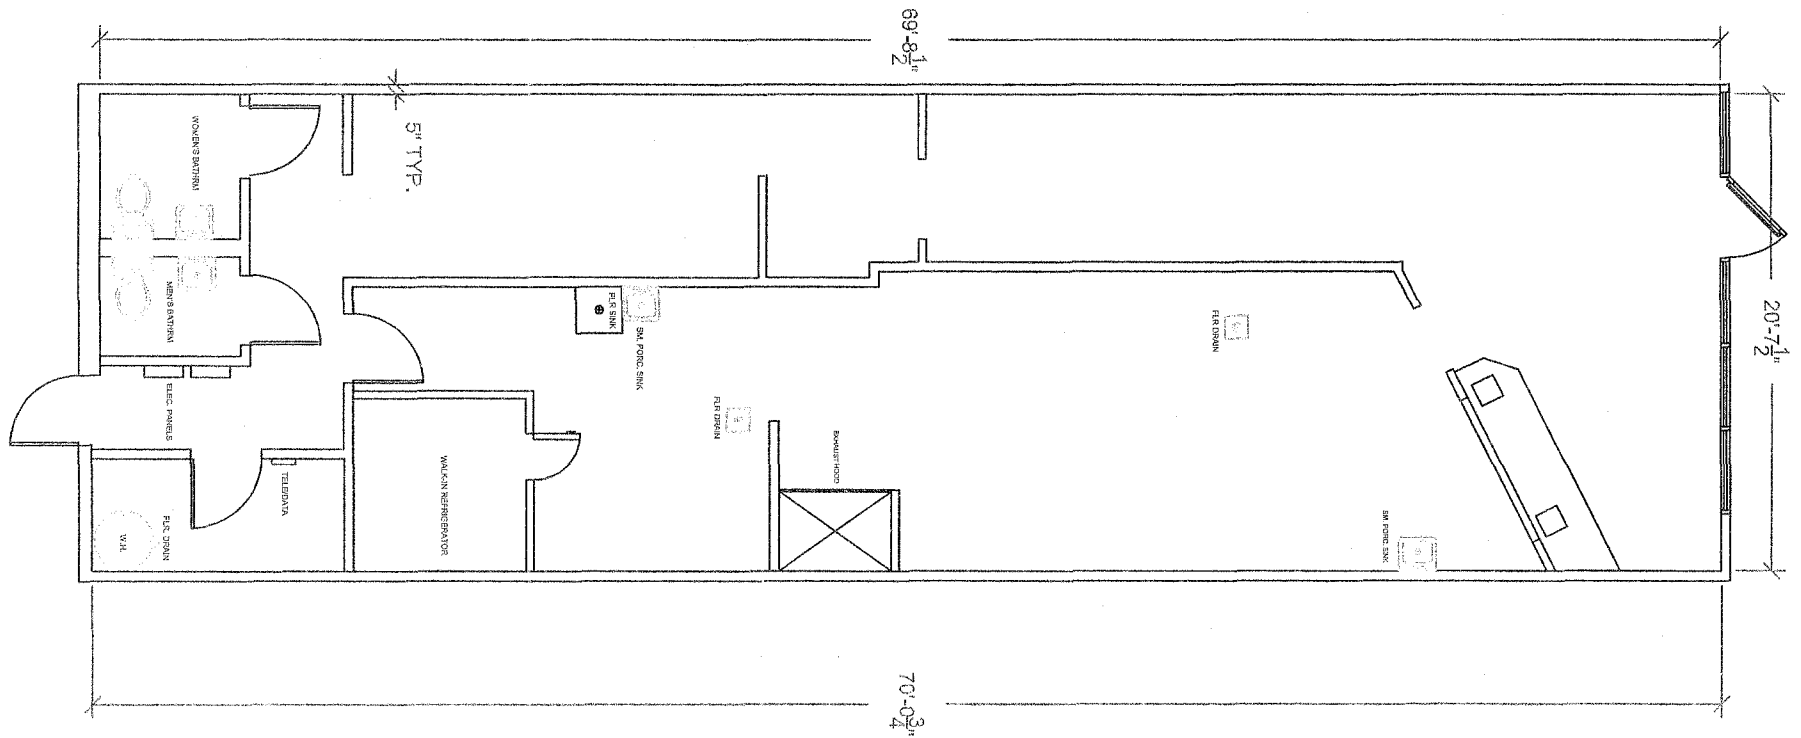

VACANT - UNIT 9821  
1489 SF

FLOOR PLAN

SCALE: 1/8"=1'-0"

PROJECT:	Parket Market Place - Vacant Space 9821	
DRAWN BY:	VA	SHEET NO.: 1 of 1
DATE:	4/5/07	